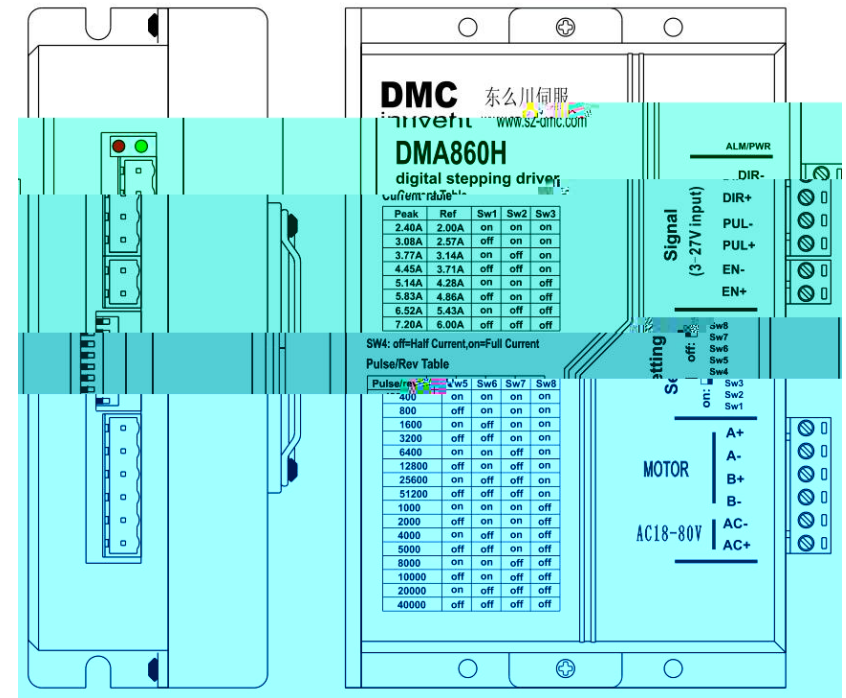

DMC invent

0755-29030191

13410000132

A6 2

0755-28237932

DMA860H

20%

DMA860H

DMA860H 1A 6A

DMA860H 4-27V

50%

75%

DMA860H

DSP

PID

1 128

AC90V

	●		
	●		
	●		
	● ●		
	● ● ●		
	● ● ● ●		
	● ● ● ● ●		

LED

1

- 1
- 2
- 3
- 4

- 1.
- 2.