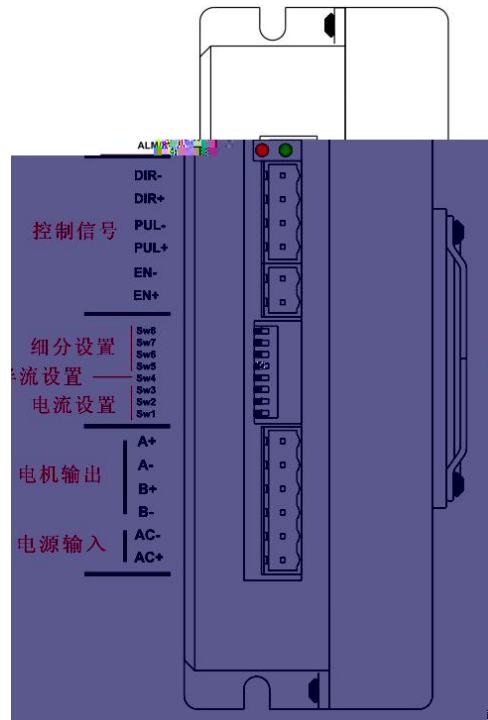

DMA860H 1A 6A

DMA860H 4-27V

50%

75%

DMA860H

DSP

PID

1 128

AC90V

	●		
	●		
	●		
	● ●		
	● ● ●		
	● ● ● ●		
	● ● ● ● ●		

LED

1

- 1
- 2
- 3
- 4

- 1.
- 2.