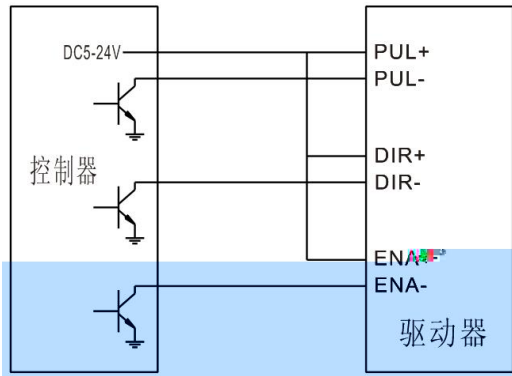

DMA860H 1A 6A

DMA860H 4-27V

50%

75%

DMA860H

DSP

PID

1 128

AC90V

	●		
	●		
	●		
	● ●		
	● ● ●		
	● ● ● ●		
	● ● ● ● ●		

LED

1

- 1
- 2
- 3
- 4

- 1.
- 2.