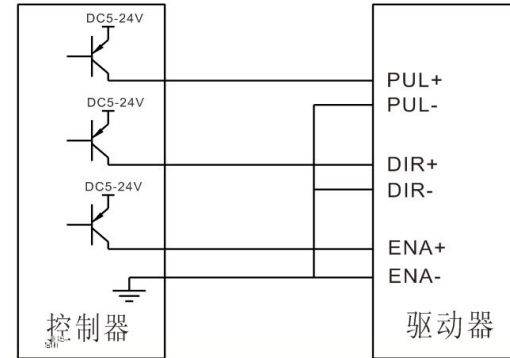

DMA860H 1A 6A

DMA860H 4-27V

50%

75%

DMA860H

DSP

PID

1 128

AC90V

	●		
	●		
	●		
	● ●		
	● ● ●		
	● ● ● ●		
	● ● ● ● ●		

LED

1

- 1
- 2
- 3
- 4

- 1.
- 2.